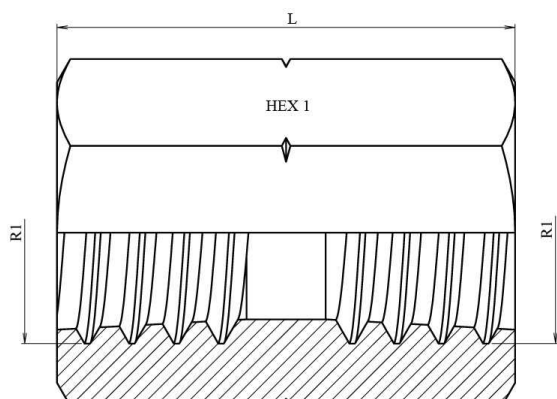

Adaptadores NPT

Uniones hembra y pasatabiques

Adaptador hexagonal hembra fija NPT

Artículo	R1	R2	L	HEX 1
ZN10310202	1/8" NPT	1/8" NPT	28	14
ZN10310404	1/4" NPT	1/4" NPT	29	19
ZN10310606	3/8" NPT	3/8" NPT	29	22
ZN10310808	1/2" NPT	1/2" NPT	38	30
ZN10311212	3/4" NPT	3/4" NPT	39	36
ZN10311616	1" NPT	1" NPT	48	41
ZN10312020	1" 1/4 NPT	1" 1/4 NPT	50	50